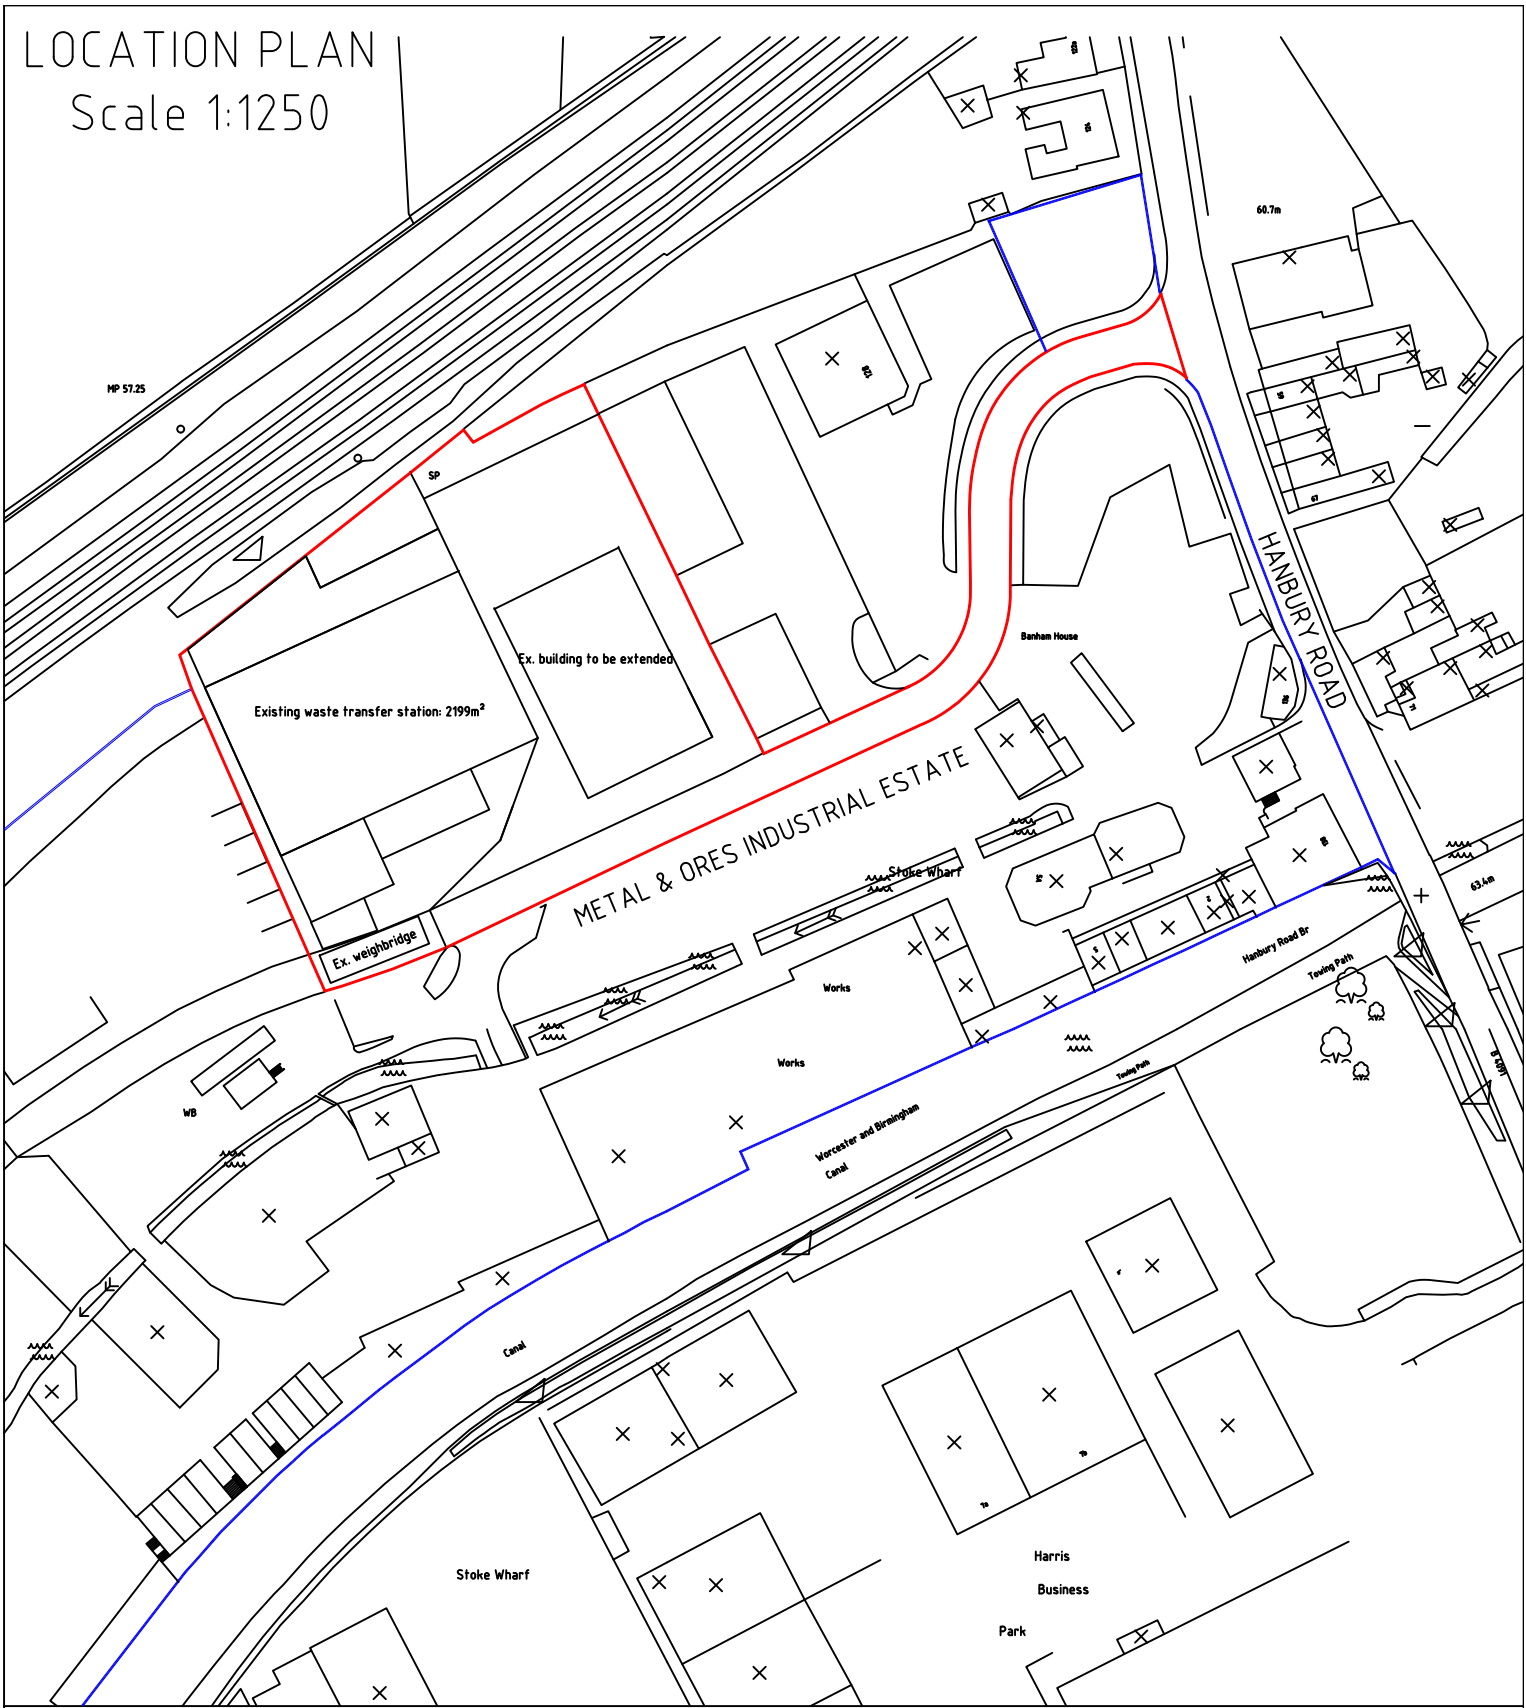

LOCATION PLAN
Scale 1:1250

Metal & Ores Industrial Estate
Hanbury Rd
Stoke Prior
Bromsgrove B60 4JZ